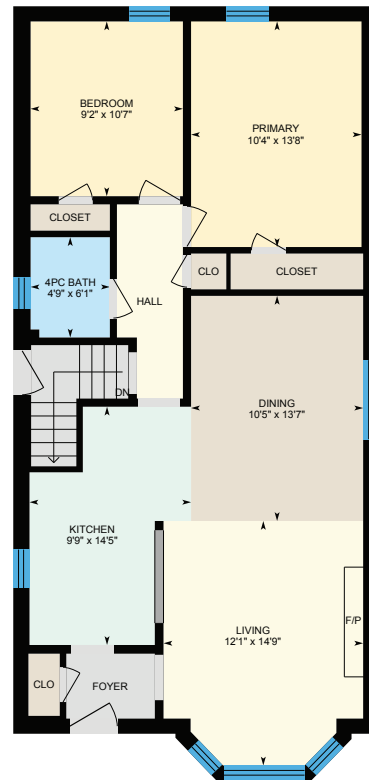

305 Westwood Ave

Total Exterior Area 986.69 sq ft

2301 Queen Street East
Toronto, Ontario M4E 1G7

amypolson
broker

☎ 416 690 5100 ✉ amypolson@royallepage.ca 🌐 amypolson.com

Not intended to solicit anyone under agency contract.